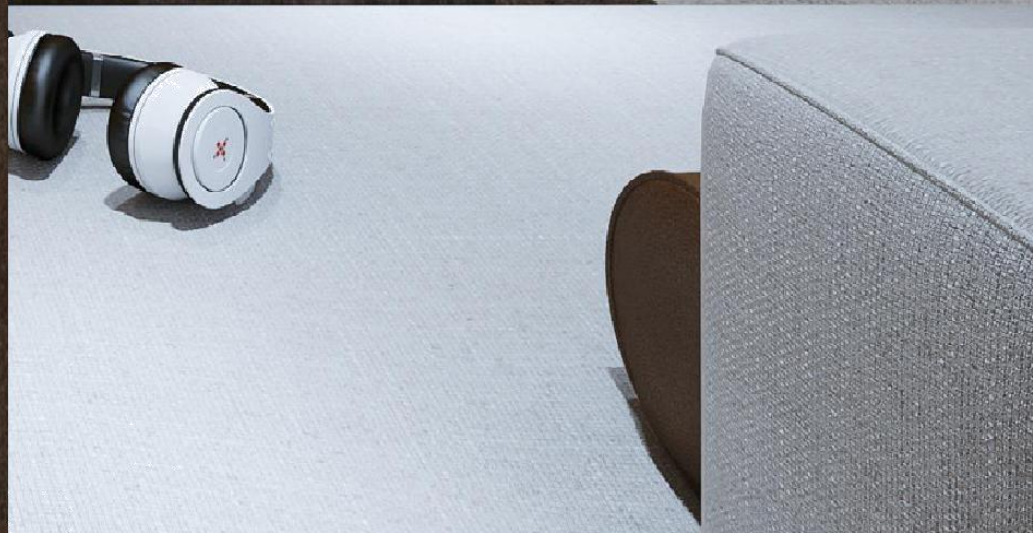

rusty

DESIGN RADIATOR

Maarmo's new challenge:
Dressing our radiators
with the uniqueness of a
material like the COR-TEN steel
ensuring the sensation of heat
for those who live every kind
of space.

MAARMO
THINK RECYCLED

Materiality and Design

Design and production are entirely Italian, quality of the materials and attention to details. The Rusty model integrates Maarmo's selection with a new finish, the COR-TEN steel.

minimal spaces but also with polish and multifaceted ones. Rusty's manufacturing enhances the Perfetto model with the intriguing COR-TEN model, which is coarse at the right point, on the contrary, with reference to the Toscana model, it enhances the typical tactile finish of the stone.

The result is a worked surface which presents the typical irregular colouring of the COR-TEN in which light and dark of the rust intertwine in a continuous play.

Technical information

DIMENSIONS

- 55 x 180 x 6,5 cm also available in the horizontal version
- 30 x 180 x 6,5 cm also available in the horizontal version
- 55 x 150 x 6,5 cm also available in the horizontal version
- 55 x 180 x 6,5 cm also available in the horizontal version
- 55 x 180 x 6,5 cm also available in the horizontal version
- 55 x 180 x 6,5 cm also available in the horizontal version