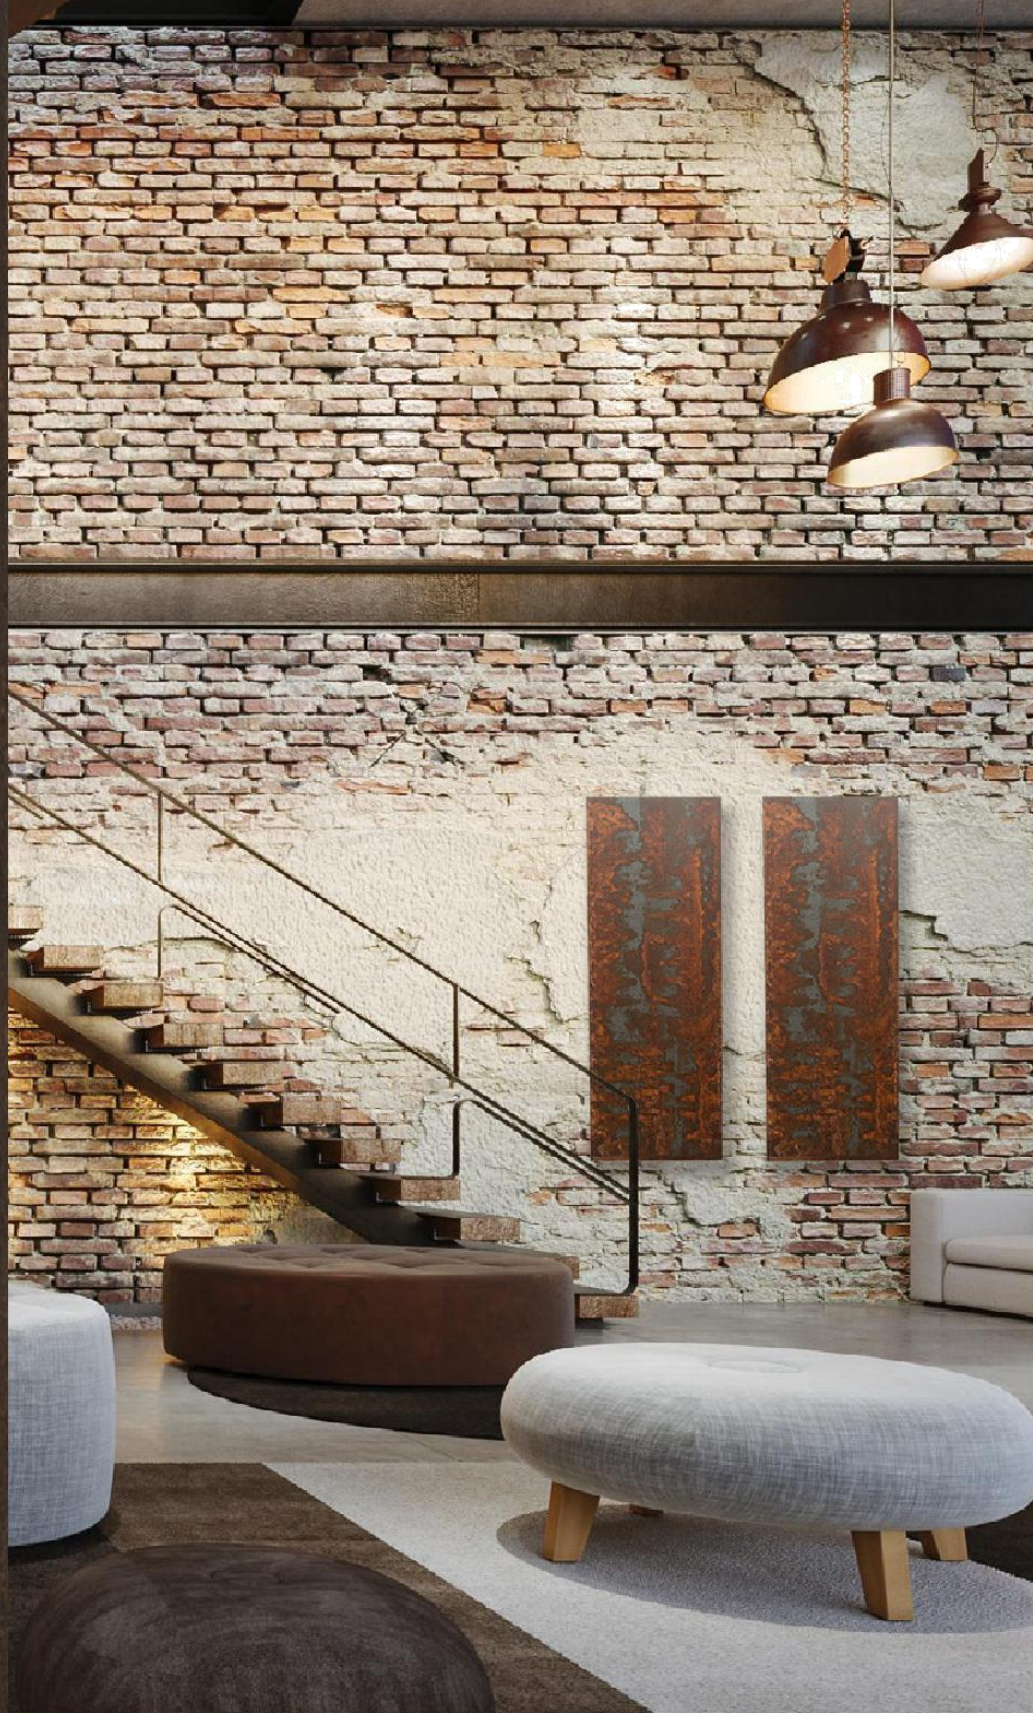

rusty

DESIGN RADIATOR

Maarmo's new challenge:
Dressing our radiators
with the uniqueness of a
material like the COR-TEN steel
ensuring the sensation of heat
for those who live every kind
of space.

MAARMO
THINK RECYCLED

The result is a worked surface which presents the typical irregular colouring of the COR-TEN in which light and dark of the rust intertwine in a continuous play.

Technical information

DIMENSIONS

- 55 x 180 x 6,5 cm also available in the horizontal version
- 30 x 180 x 6,5 cm also available in the horizontal version
- 55 x 150 x 6,5 cm also available in the horizontal version
- 55 x 180 x 6,5 cm also available in the horizontal version
- 55 x 180 x 6,5 cm also available in the horizontal version
- 55 x 180 x 6,5 cm also available in the horizontal version