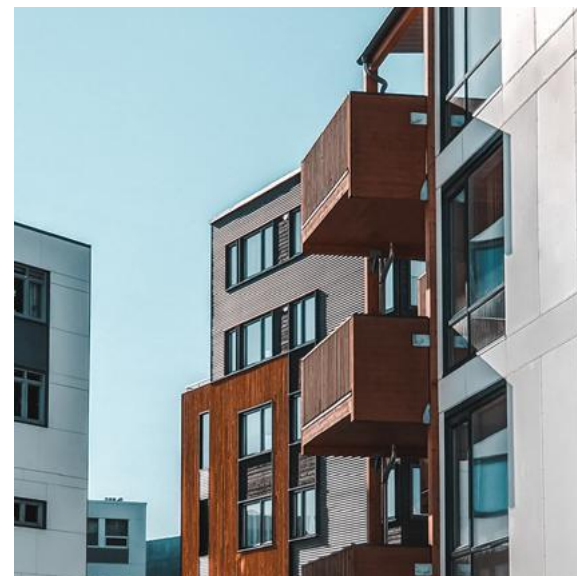

Materiality and Design

Design and production are entirely Italian, quality of the materials and attention to details. The Rusty model integrates Maarmo's selection with a new finish, the COR-TEN steel.

COR-TEN made architects and designers fall in love that is why Maarmo decided to introduce this novelty in its collection. A metal effect which, thanks to the hands of our Creartisans and to the patient action of time makes every product unique.

Usable both in horizontal and in vertical, Rusty turns the pure rationality of the spaces into an irrational surprise.

The refinement and preciousness stand out creating unusual and peculiar atmospheres: Rusty's version of our Perfetto and Toscana radiators matches perfectly not only with modern and

minimal spaces but also with polish and multifaceted ones. Rusty's manufacturing enhances the Perfetto model with the intriguing COR-TEN model, which is coarse at the right point, on the contrary, with reference to the Toscana model, it enhances the typical tactile finish of the stone.