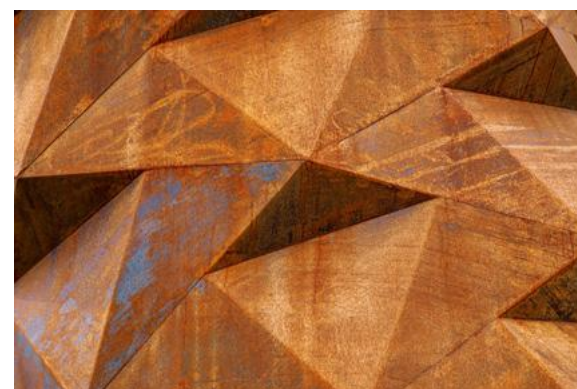

rusty

DESIGN RADIATOR

Maarmo's new challenge:
Dressing our radiators
with the uniqueness of a
material like the COR-TEN steel
ensuring the sensation of heat
for those who live every kind
of space.

MAARMO
THINK RECYCLED

Materiality and Design

Design and production are entirely Italian, quality of the materials and attention to details. The Rusty model integrates Maarmo's selection with a new finish, the COR-TEN steel.

COR-TEN made architects and designers fall in love that is why Maarmo decided to introduce this novelty in its collection. A metal effect which, thanks to the hands of our Creartisans and to the patient action of time makes every product unique.

minimal spaces but also with polish and multifaceted ones. Rusty's manufacturing enhances the Perfetto model with the intriguing COR-TEN model, which is coarse at the right point, on the contrary, with reference to the Toscana model, it enhances the typical tactile finish of the stone.